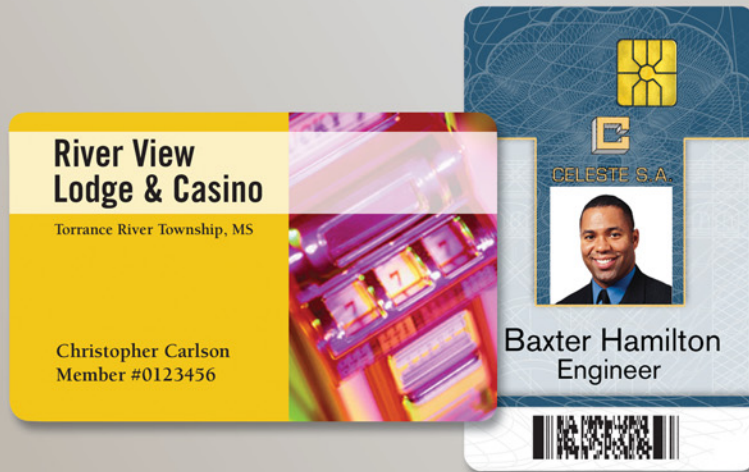

Datacard® CP60™ Card Printer

The CP60 card printer offers one-sided or two-sided printing and helps ensure high-quality photos, graphics and signatures.

High impact power and simplicity

Choose the Datacard® CP60™ card printer for professional-grade power and superior operational simplicity. This printer allows you to maximize your time by producing up to 180 full-color or 700 monochrome cards per hour. Versatile and cost-effective, the CP60 card printer is ideal for healthcare, education, retail, corporate and other markets that demand cards with brilliant colors, life-like photos and crisp graphics.

Tule River Tribal Council	Table Mountain Rancheria
Chukchansi Gold Casino	Three Rivers Casino
Gold Country Casino	Spirit Mountain Gaming
Eagle Mountain Casino	Lucky 7 Casino

Jackson Rancheria Indian Casino